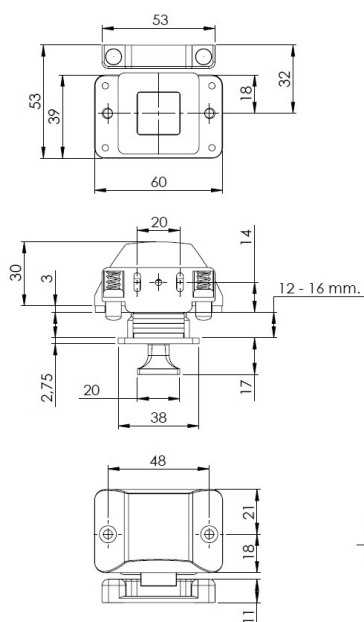

PRODUCT SHEET

Description:

Push Lock "RV", F/12-16 mm, CPL, Square Zamak Knob & Grey ABS Housing, Incl. Grey ABS Striker W/Spring Tension & 3mm, Panel Reduction Spacer in Grey ABS

Item number:

14.03.065-0

Units	Box	Carton	HS Code	Barcode
Pcs.	10	100	8301300000	
				5704866512961

Illustrated below in open position.

Distance plate to be used by 12 - 13 mm. installation

Illustrated above in locked position.

SISO A/S