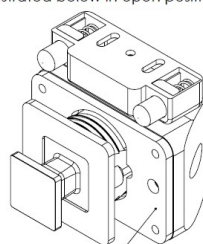

PRODUCT SHEET

Description:

Push Lock "RV", F/12-16 mm, CPL, Square Zamak Knob & Grey ABS Housing, Incl. Grey ABS Striker W/Spring Tension & 3mm, Panel Reduction Spacer in Grey ABS

Item number:

14.03.065-0

Units	Box	Carton	HS Code	Barcode
Pcs.	10	100	8301300000	
				5704866512961

Illustrated below in open position.

Distance plate to be used by 12 - 13 mm. installation

Illustrated above in locked position.

SISO A/S